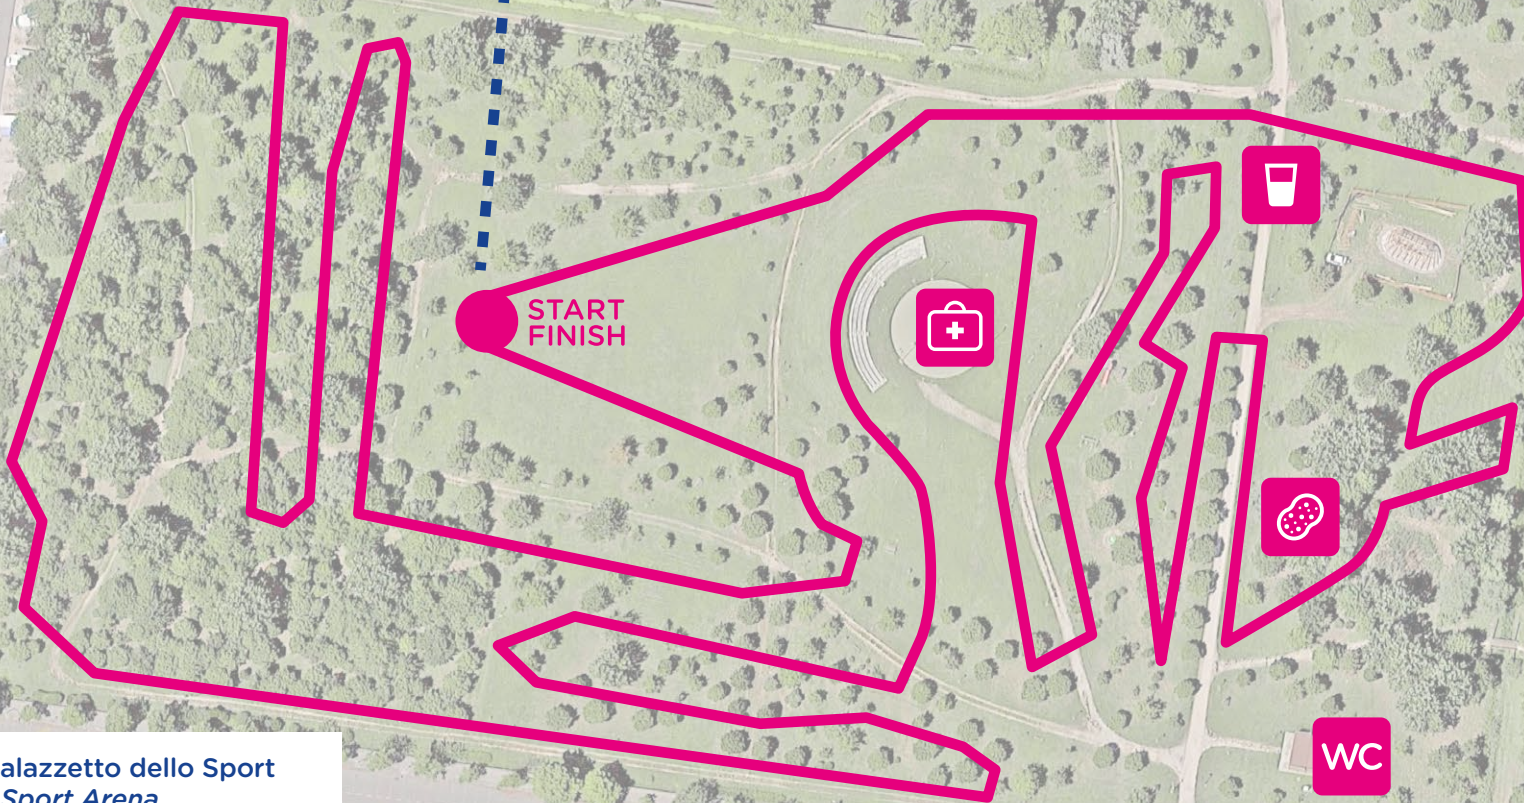

 WC Bagni Toilets	 Spogliatoi Changing tents	 Primo soccorso First aid
 Docce Showers	 Spugnaggio Sponging station	
 Deposito borse Personal bags	 Ristoro Refreshment station	

--- Da/per Palazzetto dello Sport
From/to Sport Arena

— Percorso Cross 2K
Cross path 2K

WC